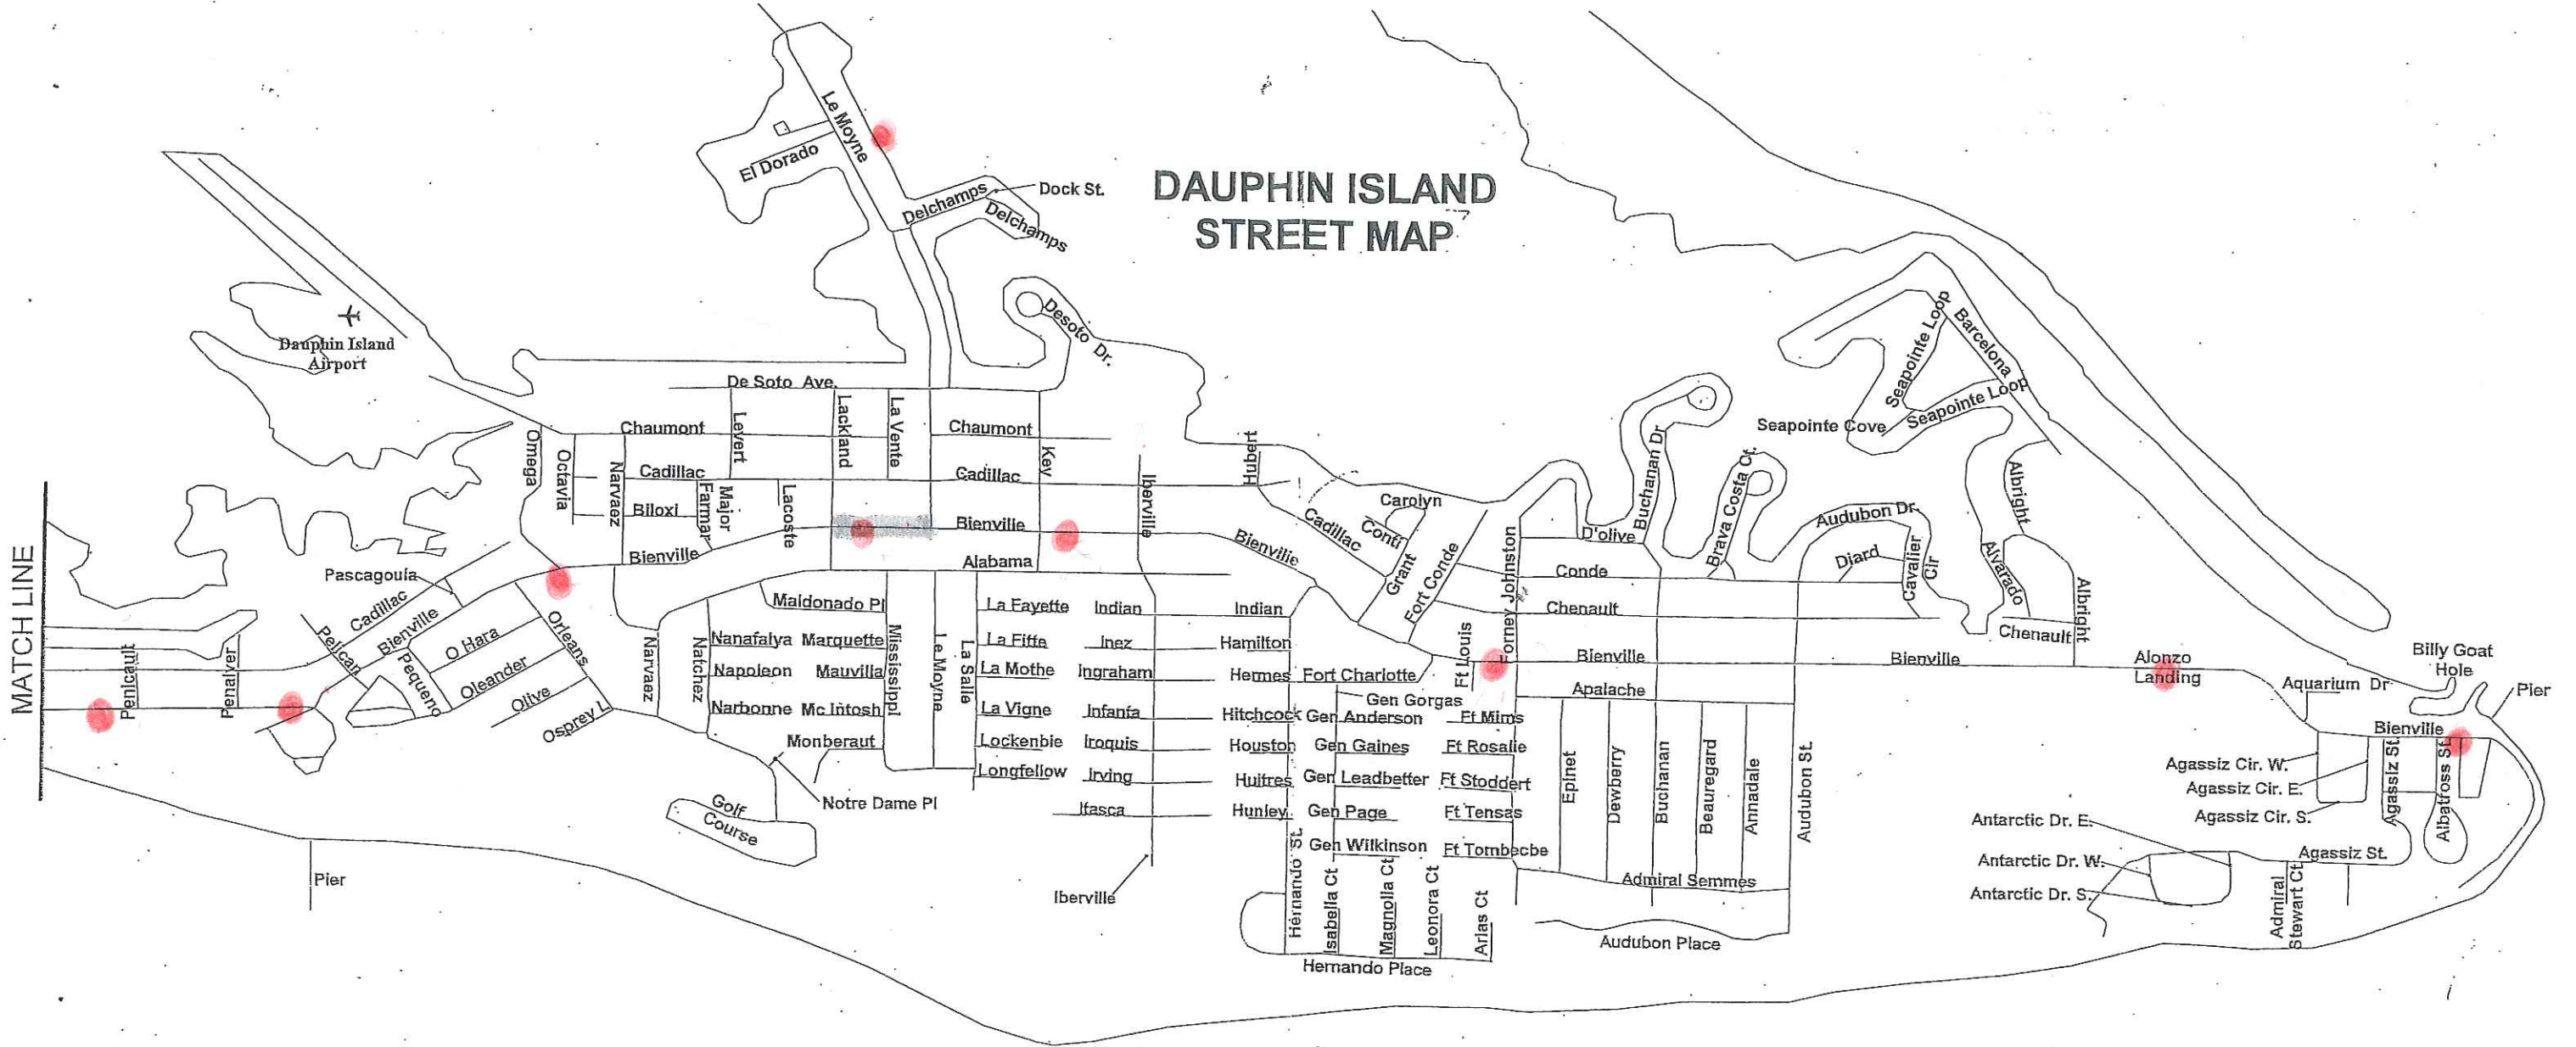

Dog Waste Stations ●

DAUPHIN ISLAND STREET MAP

NO SCALE FOR THIS AREA.